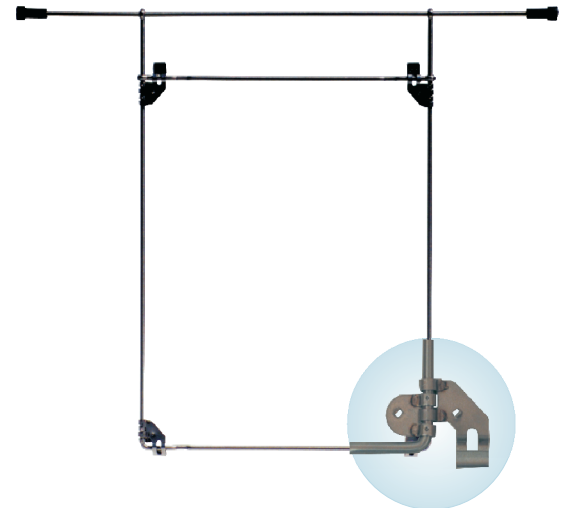

# X-ray film hangers

## Film hangers

clip type, all of stainless steel, available in all sizes

The film is held tightly by 4 patented latches without perforating the film. Drying the film down to the very corners.

All hangers with top bar 46 cm and 2 rubber sleeves.

Special sizes and other length of top bar upon request!

Cat.-no.	Size	
231701	6 x 24 cm	for 1 film
231702	6 x 24 cm	for 2 films
231703	6 x 24 cm	for 3 films
231706	6 x 48 cm	for 1 film
231707	6 x 48 cm	for 2 films
231708	6 x 48 cm	for 3 films
231712	9 x 12 cm	for 1 film
231713	9 x 12 cm	for 2 films
231714	10 x 24 cm	for 1 film
231715	10 x 24 cm	for 2 films
231716	10 x 24 cm	for 3 films
231717	10 x 48 cm	for 1 film
231718	10 x 48 cm	for 2 films
231719	10 x 48 cm	for 3 films
231721	12 x 30 cm	
231722	12.5 x 30 cm	
231723	12.7 x 30.5 cm	
231725	13 x 18 cm	for 1 film
231726	13 x 18 cm	for 2 films
231727	15 x 30 cm	for 1 film
231729	15 x 40 cm	for 1 film
231731	18 x 24 cm	for 1 film
231732	18 x 24 cm	for 2 films
231735	20 x 40 cm	
231737	24 x 30 cm	
231739	30 x 40 cm	
231740	35 x 35 cm	
231741	35 x 43 cm	
231742	40 x 40 cm	

Cat.-no.	Size
	Inch
231746	5 x 7
231747	6 1/2 x 8 1/2
231748	6 x 15
231749	7 x 17
231750	8 x 10
231751	10 x 12
231752	11 x 14
231753	12 x 15
231755	14 x 14
231756	14 x 17