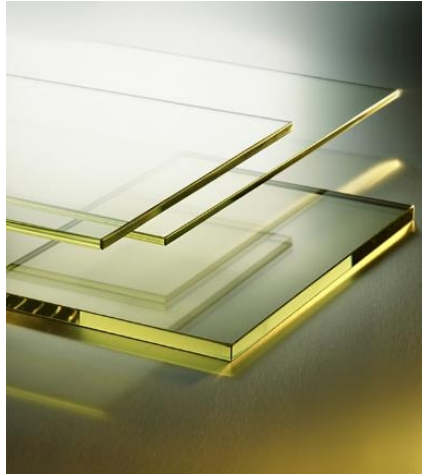

Lead glasses

Lead glasses

lead equivalent: 1,6 - 2,2 - 2,7 - 3,2 mm
glass thickness: 5,0 - 11,5 mm - depending on the lead equivalent
Maximum dimensions: width: 1.000 mm Length: 2.100 mm
The cut edges are rounded and sanded.

Price on request!
Please enter the dimensions and
the lead equivalent value.

Stainless steel frame for lead glass windows: 1,6 mm Pb and 2,3 mm Pb

Price on request!

Please specify the dimensions of the lead glasses and
the lead equivalent.
Upon request we provide complete lead glasses
with frame.

Special frame for thicker lead glass and other widths available on request.